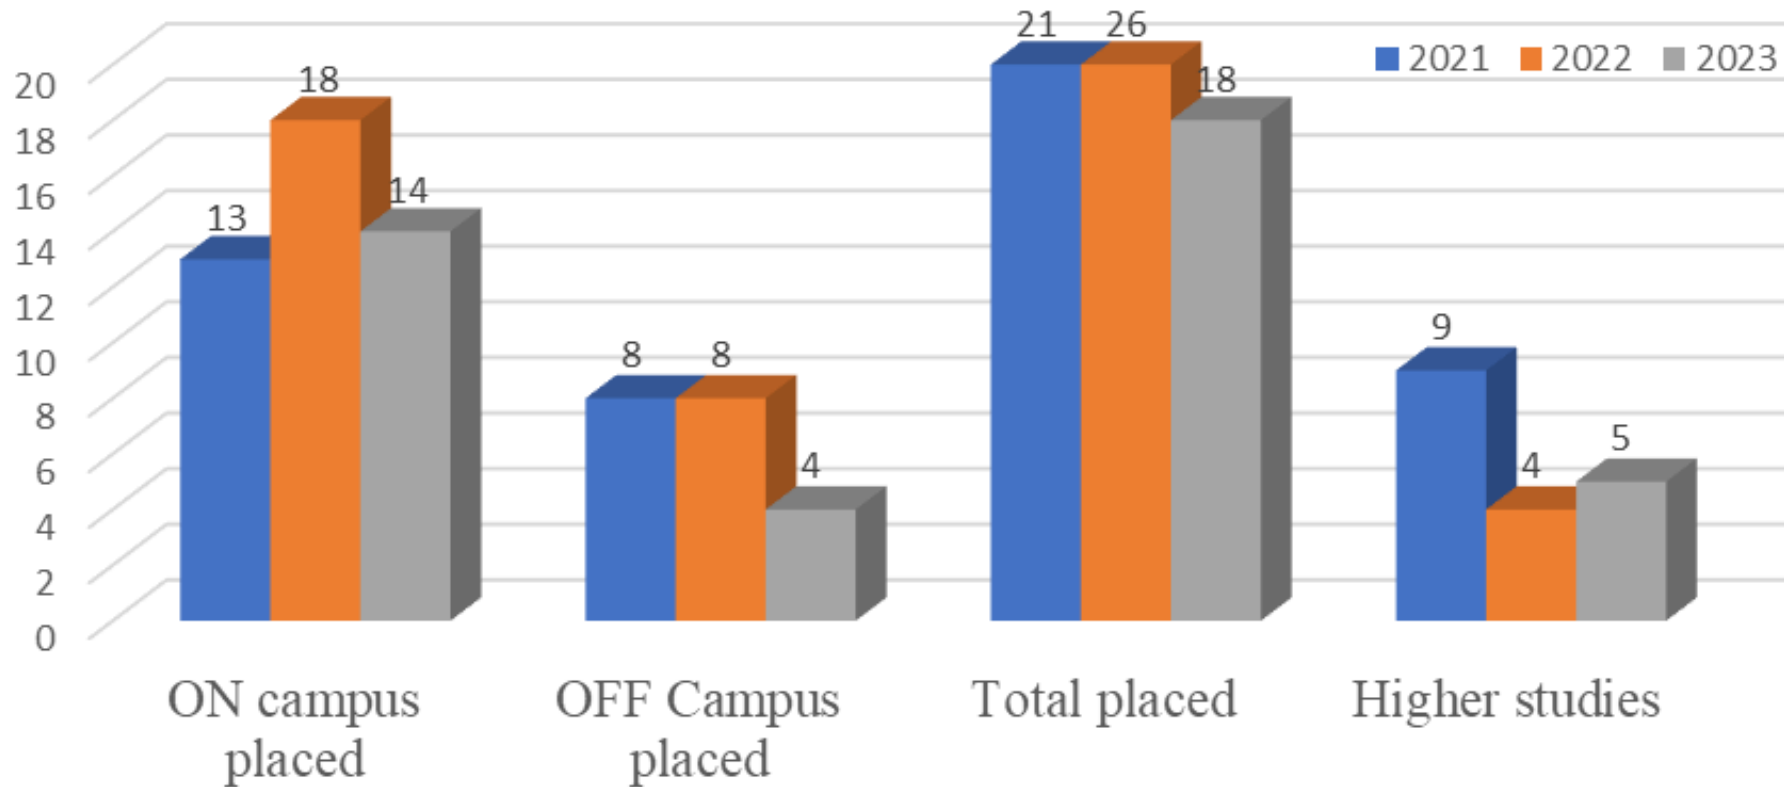

PLACEMENT, HIGHER STUDIES AND ENTREPRENEURSHIP- MECHANICAL STREAM

	2021	2022	2023
Total number of students	281	230	227

PLACEMENT, HIGHER STUDIES AND ENTREPRENEURSHIP- INDUSTRIAL ENGINEERING

	2021	2022	2023
Total number of students	79	48	39