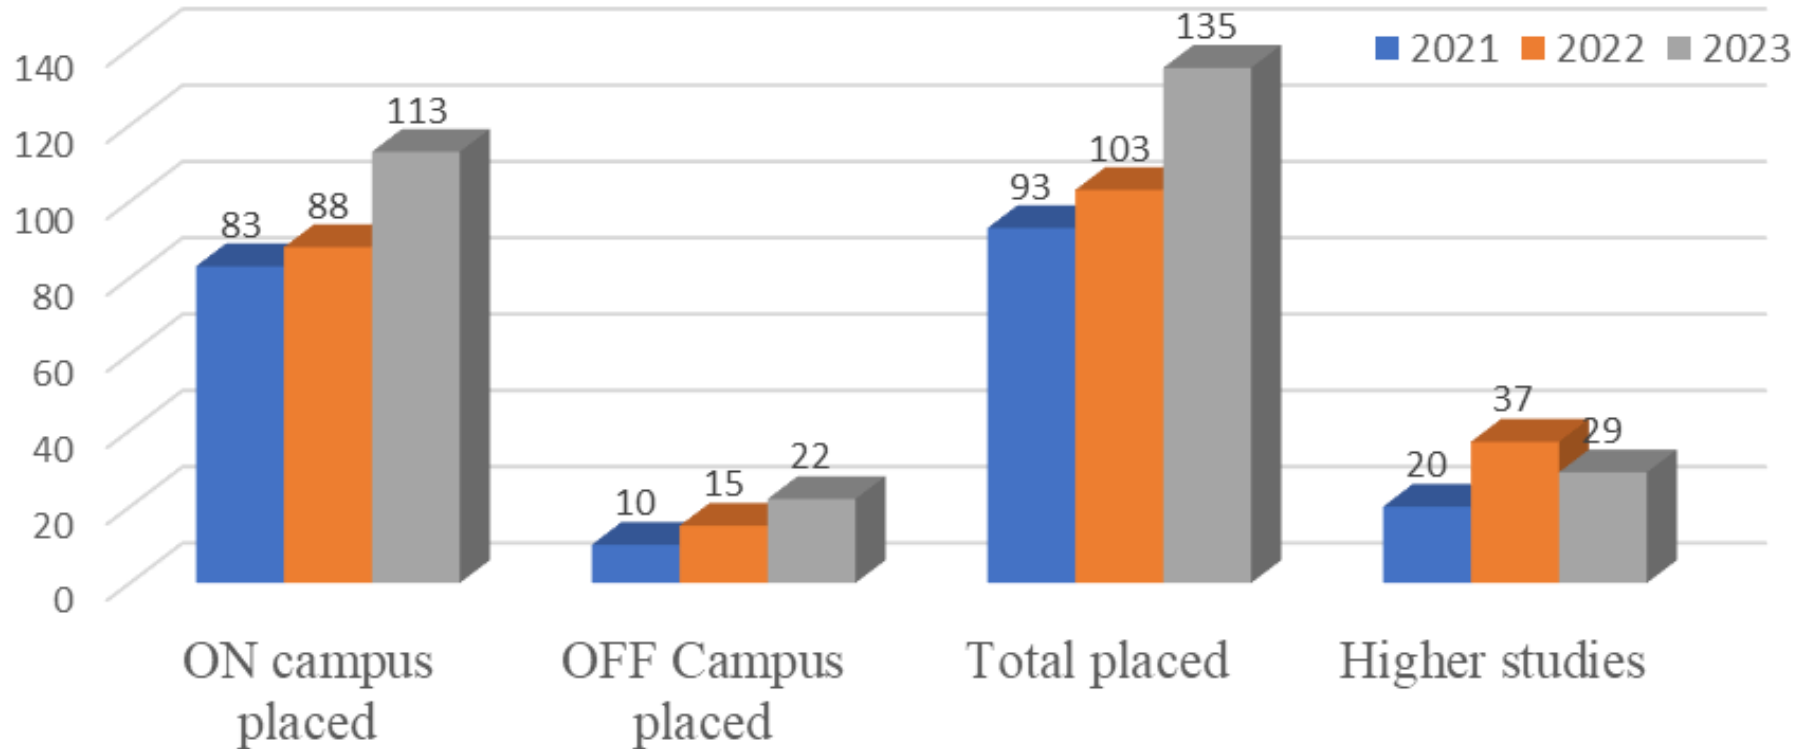

PLACEMENT, HIGHER STUDIES AND ENTREPRENEURSHIP- MECHANICAL STREAM

	2021	2022	2023
Total number of students	281	230	227

PLACEMENT, HIGHER STUDIES AND ENTREPRENEURSHIP- INDUSTRIAL ENGINEERING

	2021	2022	2023
Total number of students	79	48	39